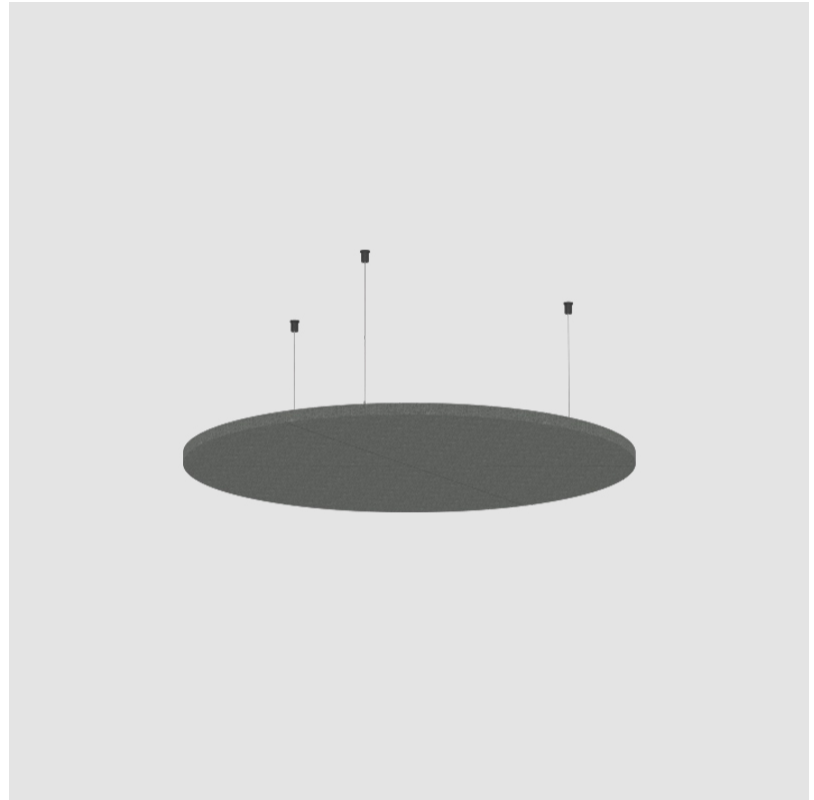

PROJECT	_____
TYPE	_____
SPECIFIER	_____
QUANTITY	_____
DATE	_____

GLORIOUS ACOUSTIC PANEL SUSPENSION

A300701-

base number	_____	_____	_____
	Finishes (Diamond)	Finish Options	Cable Length

1. To build a product code in our configurator select the specify button on the base model # product page
2. To build a manual product code on this datasheet choose from the options listed below in blue font and add the suffix to the base model #

GENERAL

Series: Glorious Acoustic Panel
Brand: Prolicht
Division: Architectural
Mounting Type: Suspension
Mounting Location: Ceiling
Subcategory: Acoustic

PHYSICAL

Shape: Round
Diameter (mm): 650
Diameter (in): 25 ⁹/₁₆
Height (mm): 24
Height (in): 15/16
Fixture Finish: [ANC / ASH / BNA / BTC / BZE / CEL / EGG / EVG / FOG / FOS / FST / FUA / IRI / IRO / KHA / LIC / LIM / MER / MSN / MUS / ONX / PEA / PLU / POL / PPY / RAY / ROY / RST / STE / SWD / TAN / TAU](#)
Holder Finish: [SSR / BKV / CWI / CRY / HAB / LAG / UFT / ITA / RUA / RUR / MIC / FTG / MYG / TWT / LOD / PUS / FRO / FUP / KIA / POP / BLS / SPG / MEY / GOH / GUM / CHC / COM / ABZ / JAG](#)
Fixture Material: Aluminum
Cable Details: [2000mm / 6000mm Transparent Cable](#)

ELECTRICAL

LED

OPTICAL

RATINGS AND CERTIFICATIONS

Certified By: CSA Certified to UL and CSA Standards
IP rating: IP20

Ø650mm 25 ⁹/₁₆"