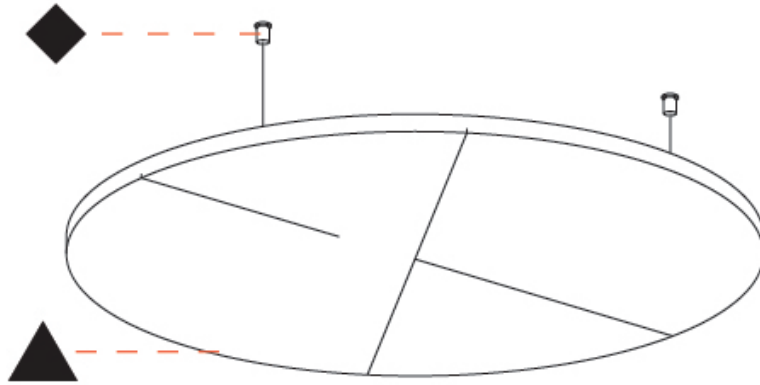

GLORIOUS ACOUSTIC PANEL SUSPENSION

A300701-

PROJECT

TYPE

SPECIFIER

QUANTITY

DATE